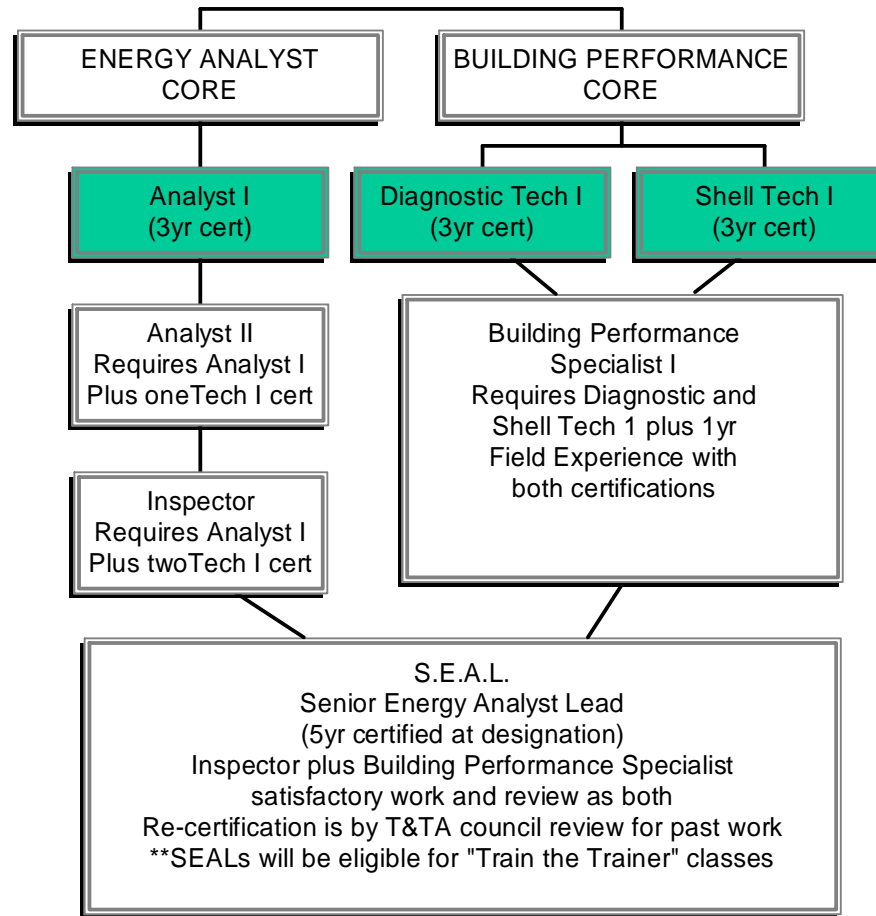

# R.E.A.P. Certification (Residential Energy Analyst Program)

REQUIRED PER AGENCY:  
 REM/rate Certification (2yr Certificate)  
 LBPW Certification (inoculated)

Highlighted = Core Minimum