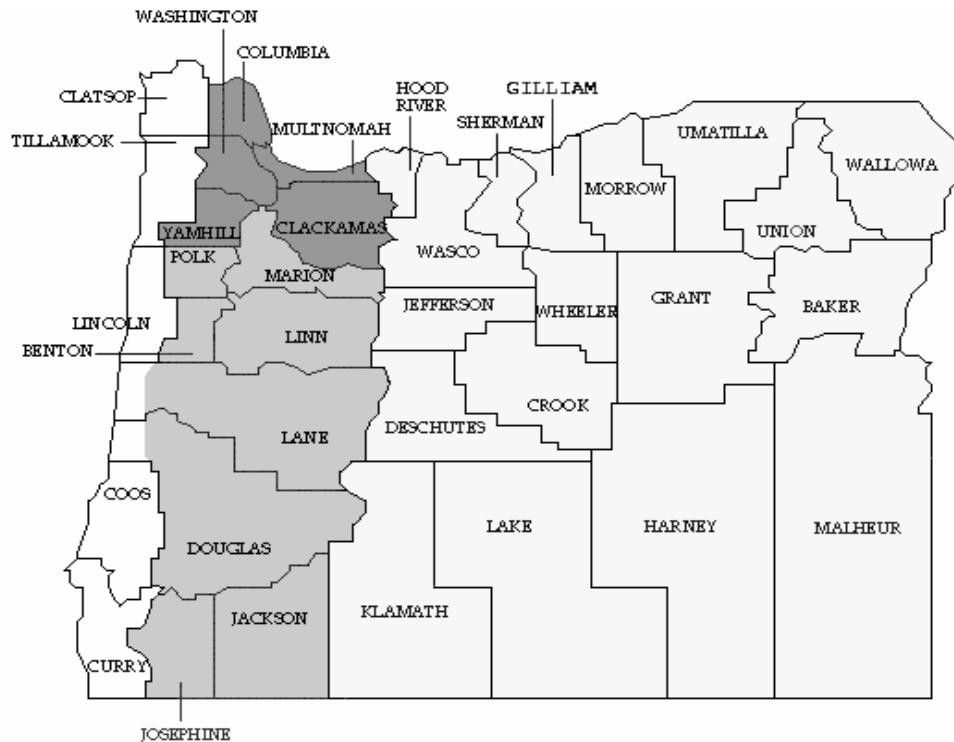

Map of Oregon HOME Regions

Maximum Per Unit Subsidy Limits by Regions

Regions

(county breakdown)	0-Bedroom	1-Bedroom	2-Bedroom	3-Bedroom	4-Bedroom
Portland Region: Clackamas, Columbia, Multnomah, Washington, Yamhill	\$134,798	\$154,522	\$187,899	\$243,079	\$266,827
Eugene Region: Benton, Douglas (East of coast range), Jackson, Lane (East of coast range), Josephine, Linn, Marion, Polk	\$133,741	\$153,310	\$186,426	\$241,172	\$264,734
Coos Bay Region: Clatsop, Coos, Curry, Douglas (West of coast range), Lane (West of coast range), Lincoln, Tillamook	\$129,512	\$148,463	\$180,531	\$233,546	\$256,363
Bend Region: Baker, Crook, Deschutes, Grant, Gilliam, Harney, Hood River, Lake, Jefferson, Klamath, Malheur, Morrow, Sherman, Umatilla, Union, Wallowa, Wasco, Wheeler	\$134,798	\$154,522	\$187,899	\$243,079	\$266,827